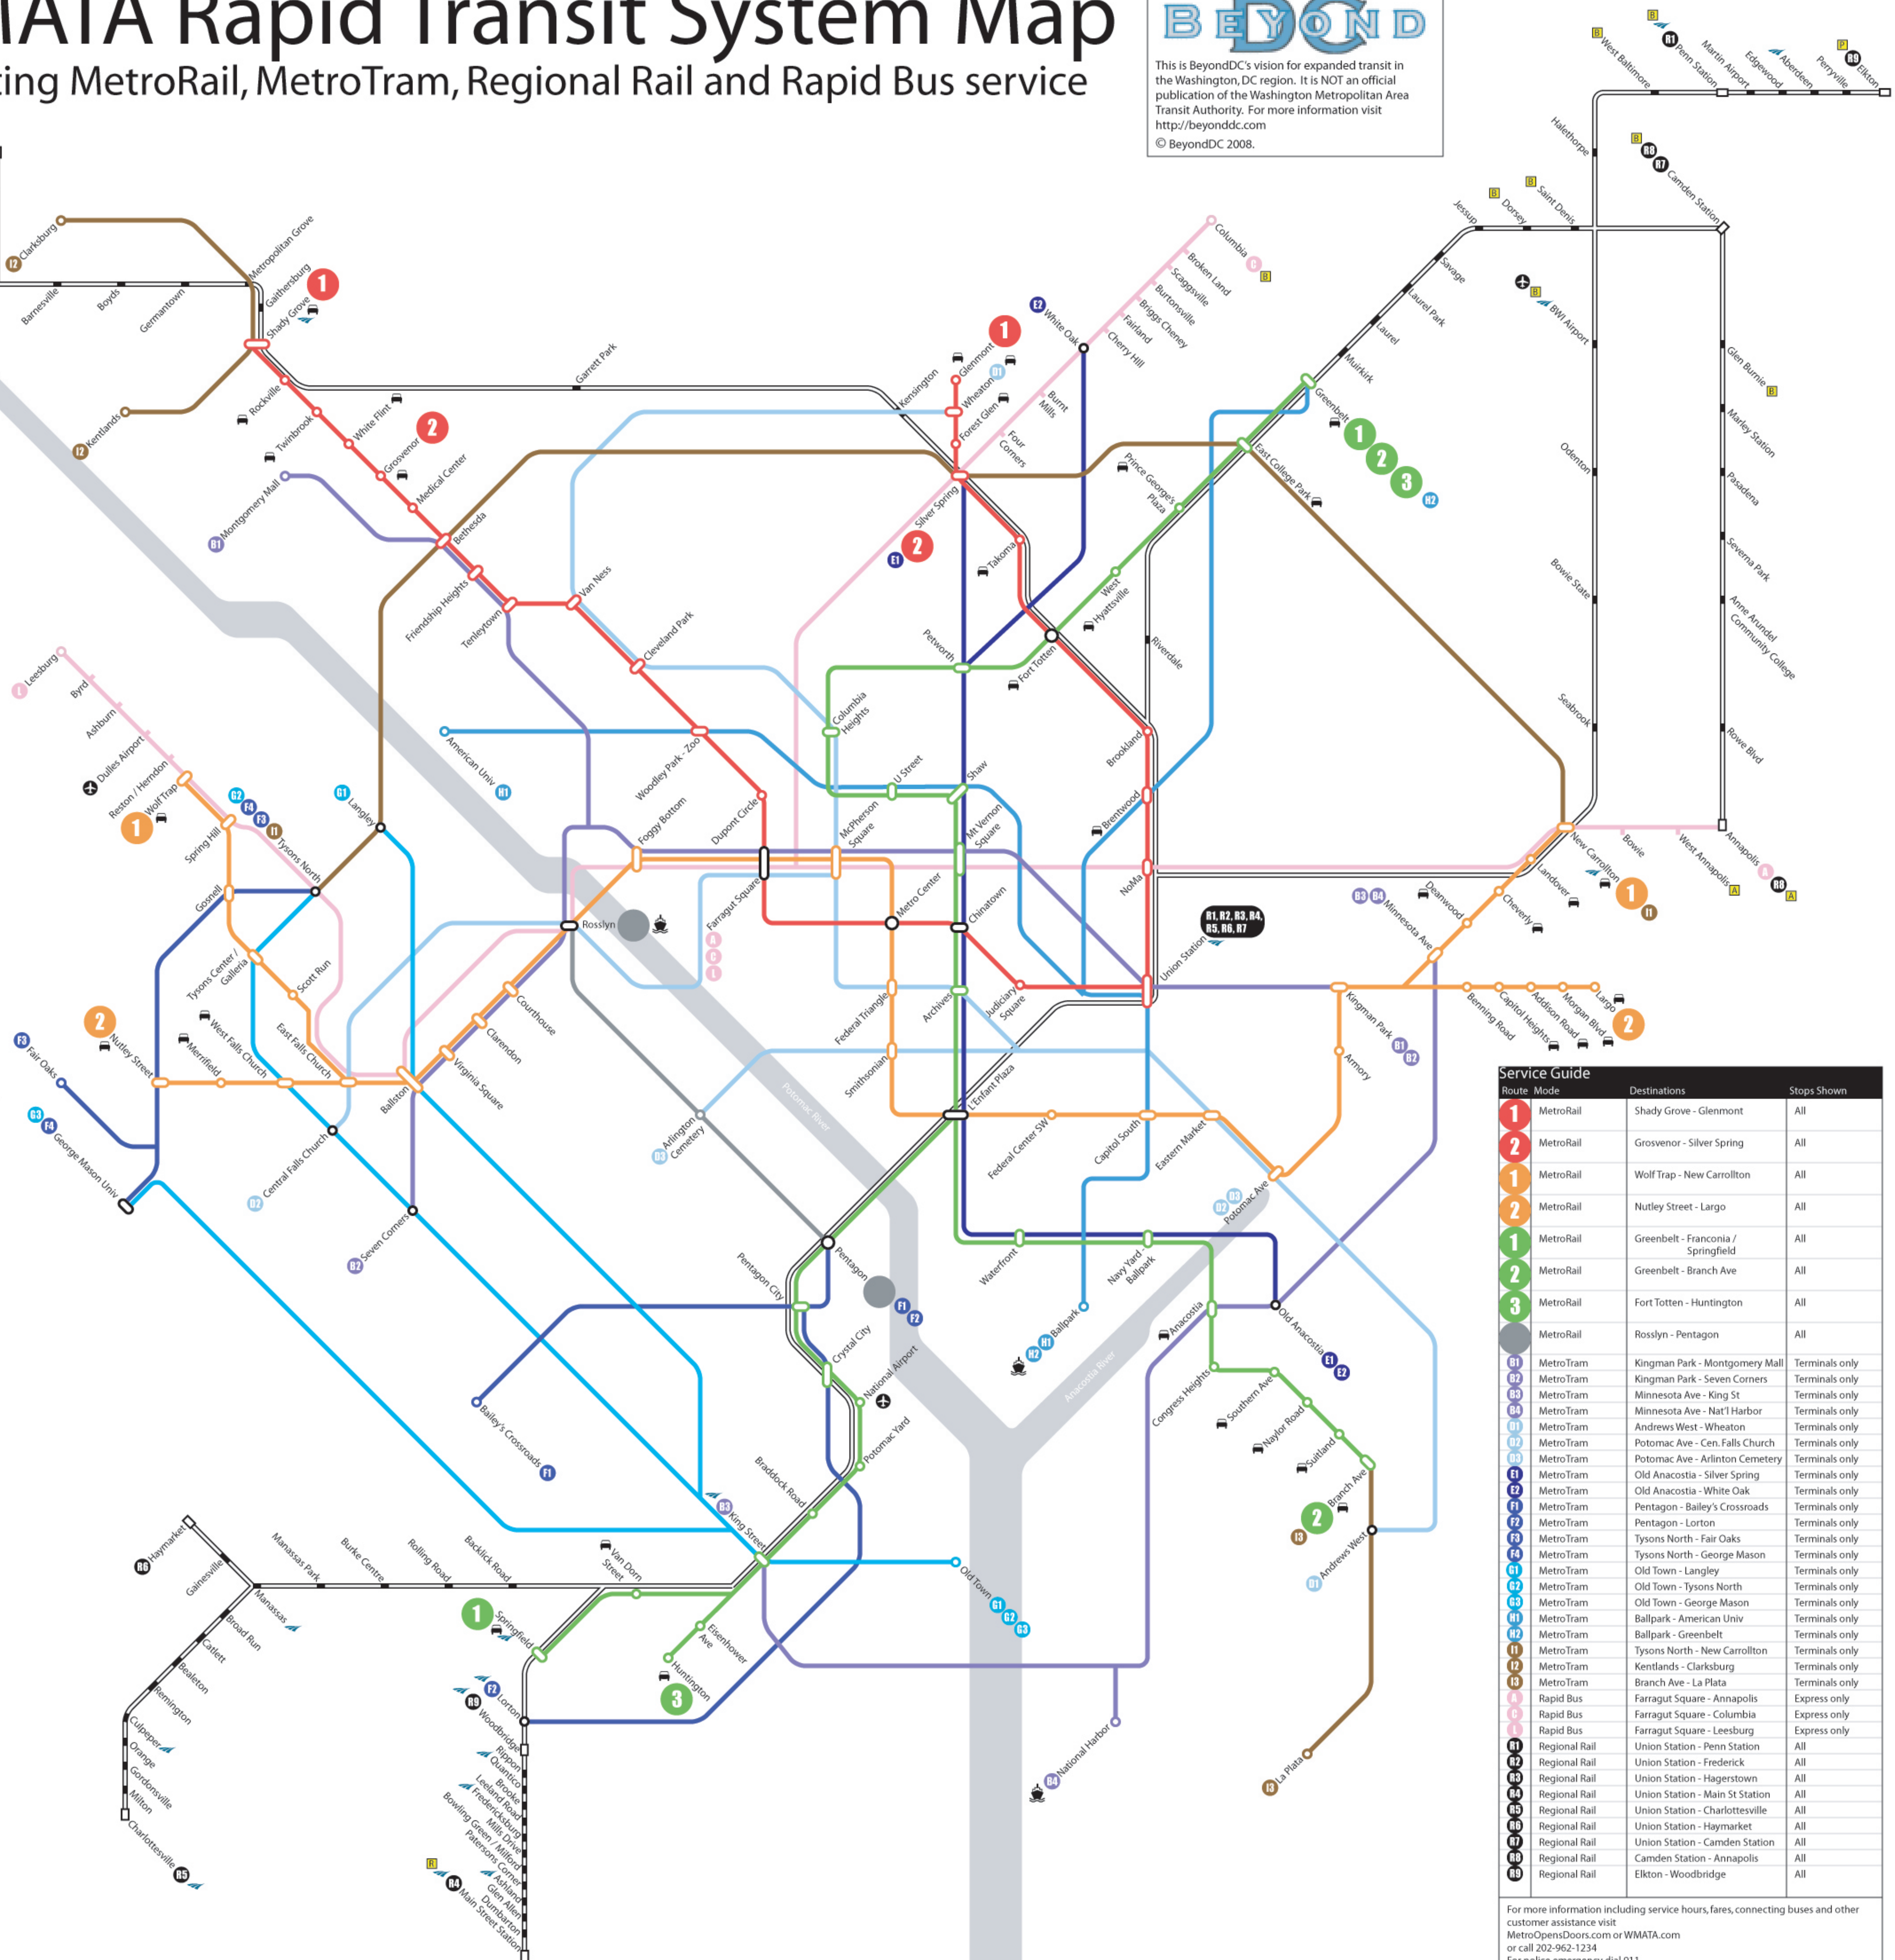

WMATA Rapid Transit System Map

Illustrating MetroRail, MetroTram, Regional Rail and Rapid Bus service

B E Y O N D

This is BeyondDC's vision for expanded transit in the Washington, DC region. It is NOT an official publication of the Washington Metropolitan Area Transit Authority. For more information visit <http://beyonddc.com>
© BeyondDC 2008.

Legend

- MetroRail/Other Transfer
- MetroRail/MetroRail Transfer
- MetroRail/Tram line
- Rapid Bus line
- MetroRail station
- Regional Rail line
- Regional Rail station
- Regional Rail terminal
- MetroTram / Rapid Bus terminal
- Rapid Bus station (excluding local stops)

Line identification at terminals (larger circle indicates MetroRail)

Connections to:

- Parking facilities (shown at MetroRail stations only)
- Amtrak
- Baltimore rapid transit
- Richmond rapid transit
- Philadelphia regional rail
- Frederick streetcar
- Annapolis streetcar
- Ferry service
- Airport